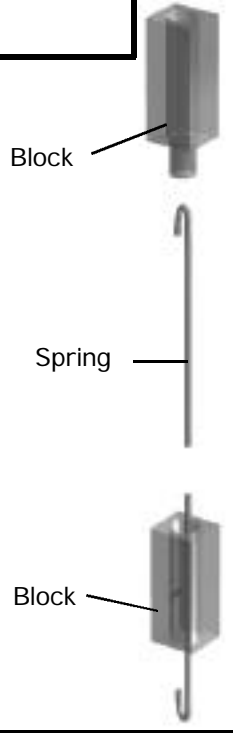

CALL TOLL-FREE:

800-424-TRUE (Direct to Parts Department)
or 800-325-6152 (U.S.A & Canada only)
OR CALL: 636-240-2400

FAX: 636-272-9471

Lateral mueble

Llave panel Vandal

Cerradura panel Vandal

Panel Vandal
(Puerta abatible)

**GDM-7, GDM-7LE
Kit, Door Hinge Top**

**Kit, Door Hinge
Bottom**

**GDM-10, GDM-10LE
GDM-10PT, GDM-12,
GDM-15
Kit, Door Hinge Top**

**Kit, Door Hinge
Bottom**

**GDM-10RF, 10RFLE,
GDM-12RF, 12RFLE
Kit, Door Hinge Top**

**Kit, Door Hinge
Bottom**

H.

Door Parts

GDM-12, GDM-22, All Others

Before Serial NO. 1-1775723

GDM-12 Kit, Door Hinge Top

Kit, Door Hinge Bottom

GDM-22 Kit, Door Hinge Top

Kit, Door Hinge Bottom

GDM-35RF, GDM-35SL-RF Kit, Door Hinge Top

Kit, Door Hinge Bottom

All Others Kit, Door Hinge Top

Kit, Door Hinge Bottom

Door Locks

Lock - Slide Door (Barrel Style)

Lock GDM
Swing