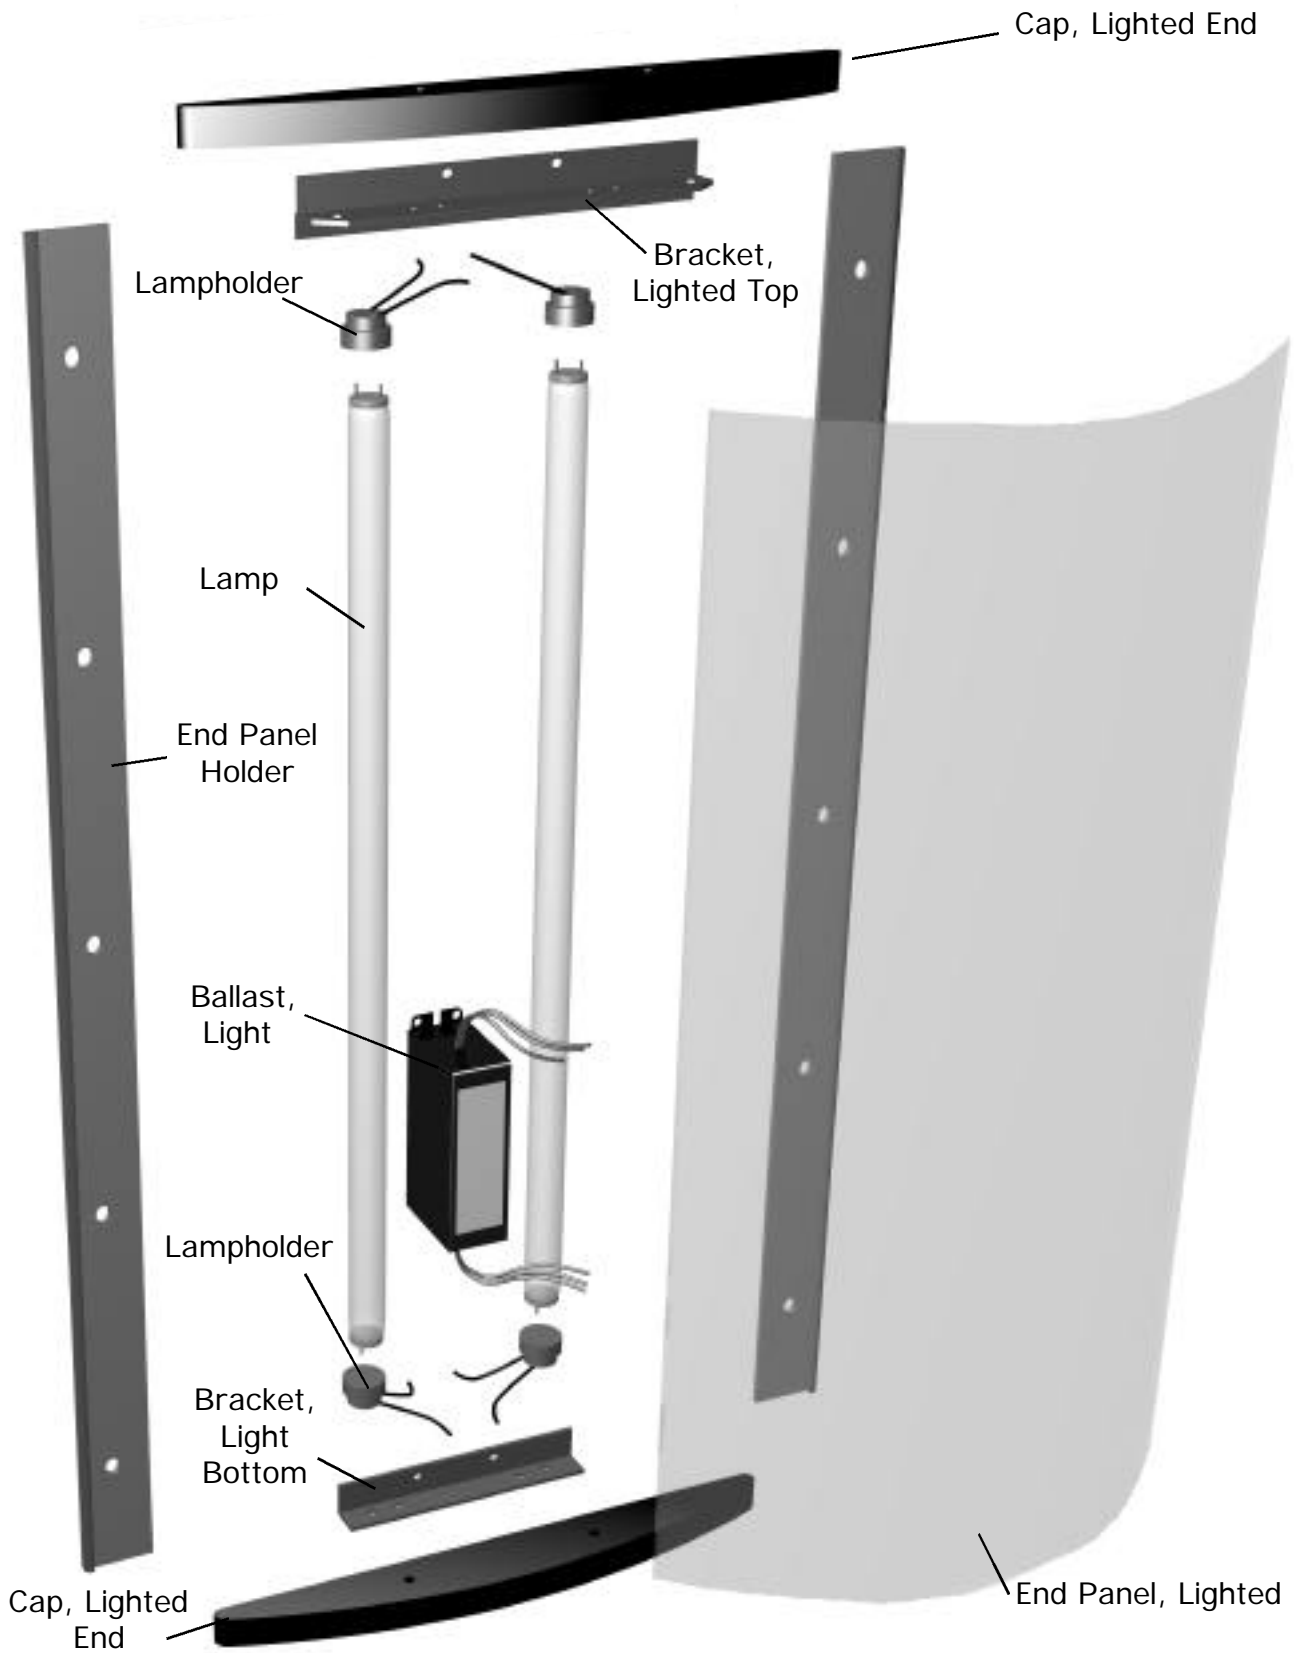

Starter Spacer
842049

Base, Light
Starter
800510

Ballast

Ballast
Sign LC-14-20C
800508

Starter

Lampshield End Cap

Lampshield, Door Lamp

Lighting Parts

GDM Lighted End (LE) Models

N.

Accessories

Rotating Glass Shelf (RGS) Model

Shelf Parts

Sign & Sign Frame Parts

Sign, Radius Front

Q.