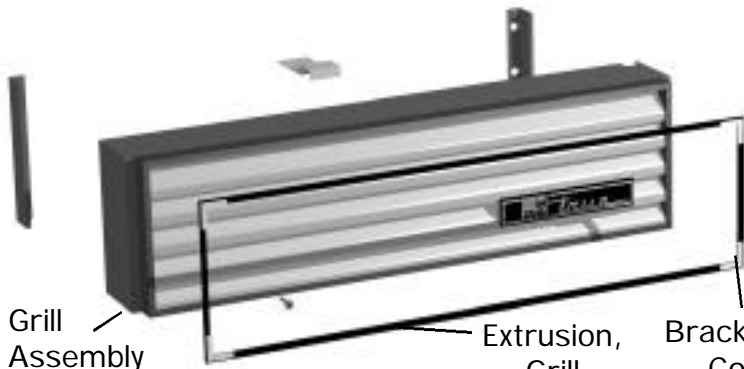

Lock - Slide Door
(Ratchet Style)

Strip, Door
Removal Preventitive

Evaporator Parts

Grill Parts

GDM, Slide Doors

Grill Assembly

Grill End

Kit, Grill Mounting

Screw, Grill Mounting

Clip, Grill Mounting

Grill Assembly

Extrusion, Grill

Bracket, Grill Corner

GDM, Swing Doors

Kit, Grill Mounting

Grill, Radius Front