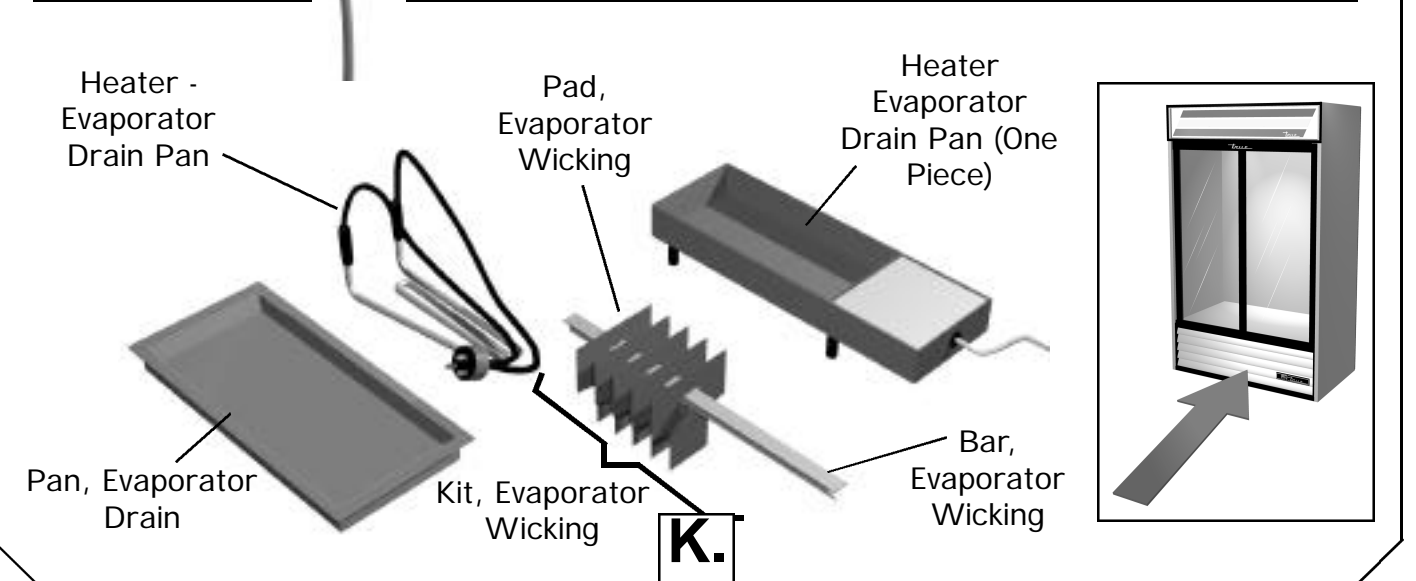

Kit, Door Hinge Bottom

GDM-35RF, GDM-35SL-RF Kit, Door Hinge Top

Kit, Door Hinge Bottom

All Others Kit, Door Hinge Top

Kit, Door Hinge Bottom

Door Locks

Lock - Slide Door (Barrel Style)

Lock GDM
Swing

Lock - Slide Door
(Ratchet Style)

Strip, Door
Removal Preventitive

Evaporator Parts

Grill Parts

GDM, Slide Doors

Grill Assembly

Grill End

Kit, Grill Mounting