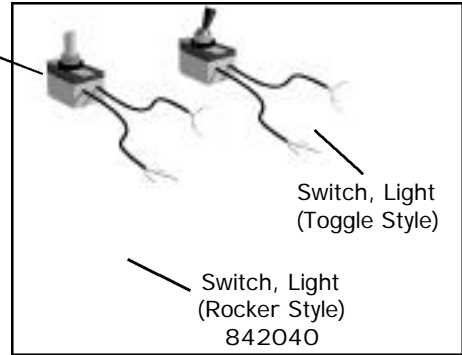

Screw, Grill Mounting

Clip, Grill Mounting

Grill Assembly

Extrusion, Grill

Bracket, Grill Corner

GDM, Swing Doors

Kit, Grill Mounting

Grill, Radius Front

Grill - GDM-12 (old style)

GDM-9 Rear Grill

Lighting Parts

Switch, Light
(Push Button)
801901

Lampholders

Cap-Threaded
842054

Lampholder
Sleeve 842201

Base, Light Starter
842048

Starter Spacer
842049

Base, Light
Starter
800510

Ballast

Ballast
Sign LC-14-20C
800508

Starter

Lampshield End Cap

Lampshield, Door Lamp

Lighting Parts