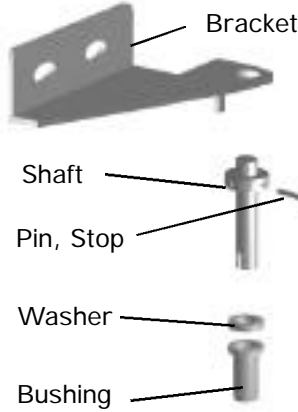

**GDM-7, GDM-7LE
Kit, Door Hinge Top**

**Kit, Door Hinge
Bottom**

**GDM-10, GDM-10LE
GDM-10PT, GDM-12,
GDM-15
Kit, Door Hinge Top**

**Kit, Door Hinge
Bottom**

**GDM-10RF, 10RFLE,
GDM-12RF, 12RFLE
Kit, Door Hinge Top**

**Kit, Door Hinge
Bottom**

H.

Door Parts

GDM-12, GDM-22, All Others

Before Serial NO. 1-1775723

GDM-12 Kit, Door Hinge Top

Kit, Door Hinge Bottom

GDM-22 Kit, Door Hinge Top

Kit, Door Hinge Bottom

GDM-35RF, GDM-35SL-RF Kit, Door Hinge Top

Kit, Door Hinge Bottom

All Others Kit, Door Hinge Top

Kit, Door Hinge Bottom

Door Locks

Lock - Slide Door (Barrel Style)

Lock GDM
Swing

Lock - Slide Door
(Ratchet Style)

Strip, Door
Removal Preventitive

Evaporator Parts

Grill Parts

GDM, Slide Doors

Grill Assembly

Grill End

Kit, Grill Mounting