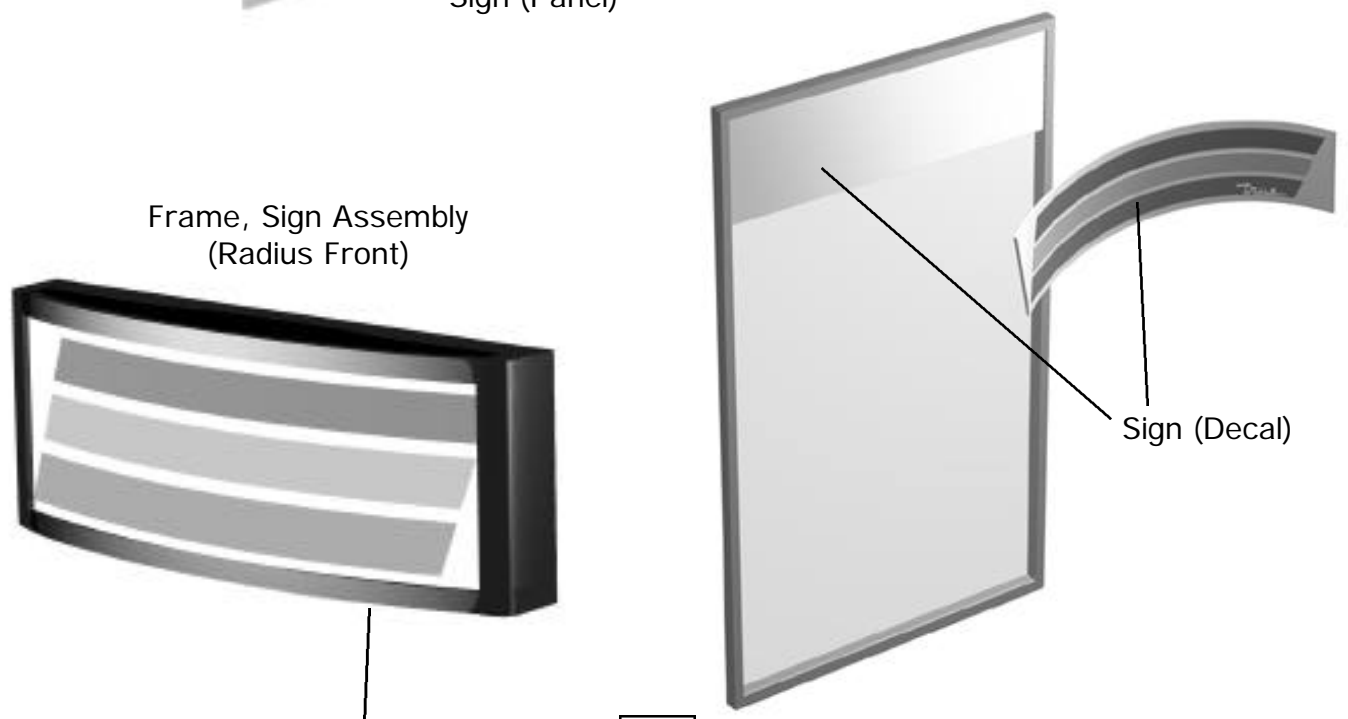

Starter Spacer
842049

Base, Light
Starter
800510

Ballast

Ballast
Sign LC-14-20C
800508

Starter

Lampshield End Cap

Lampshield, Door Lamp

Lighting Parts

GDM Lighted End (LE) Models

N.

Accessories

Rotating Glass Shelf (RGS) Model

Shelf Parts

Sign & Sign Frame Parts

Sign, Radius Front

Q.