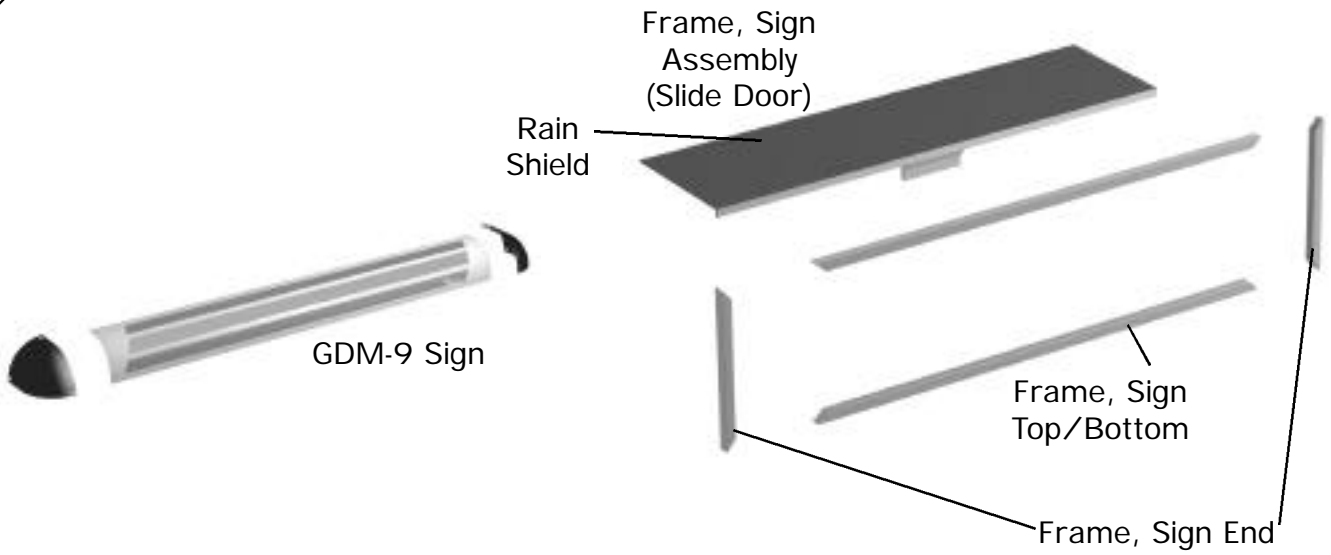

Starter Spacer
842049

Base, Light
Starter
800510

Ballast

Ballast
Sign LC-14-20C
800508

Starter

Lampshield End Cap

Lampshield, Door Lamp

Lighting Parts

GDM Lighted End (LE) Models

N.

Accessories

Rotating Glass Shelf (RGS) Model

Shelf Parts

Sign & Sign Frame Parts

Sign, Radius Front

Q.