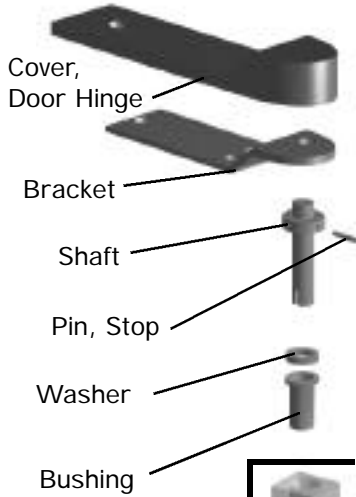

**GDM-7, GDM-7LE
Kit, Door Hinge Top**

**Kit, Door Hinge
Bottom**

**GDM-10, GDM-10LE
GDM-10PT, GDM-12,
GDM-15
Kit, Door Hinge Top**

**Kit, Door Hinge
Bottom**

**GDM-10RF, 10RFLE,
GDM-12RF, 12RFLE
Kit, Door Hinge Top**

**Kit, Door Hinge
Bottom**

H.

Door Parts

GDM-12, GDM-22, All Others

Before Serial NO. 1-1775723

GDM-12 Kit, Door Hinge Top

Kit, Door Hinge Bottom

GDM-22 Kit, Door Hinge Top

Kit, Door Hinge Bottom

GDM-35RF, GDM-35SL-RF Kit, Door Hinge Top

Kit, Door Hinge Bottom

All Others Kit, Door Hinge Top

Kit, Door Hinge Bottom

Door Locks

Lock - Slide Door (Barrel Style)

Lock GDM
Swing

Lock - Slide Door
(Ratchet Style)

Strip, Door
Removal Preventitive

Evaporator Parts

Grill Parts

GDM, Slide Doors

Grill Assembly

Grill End

Kit, Grill Mounting