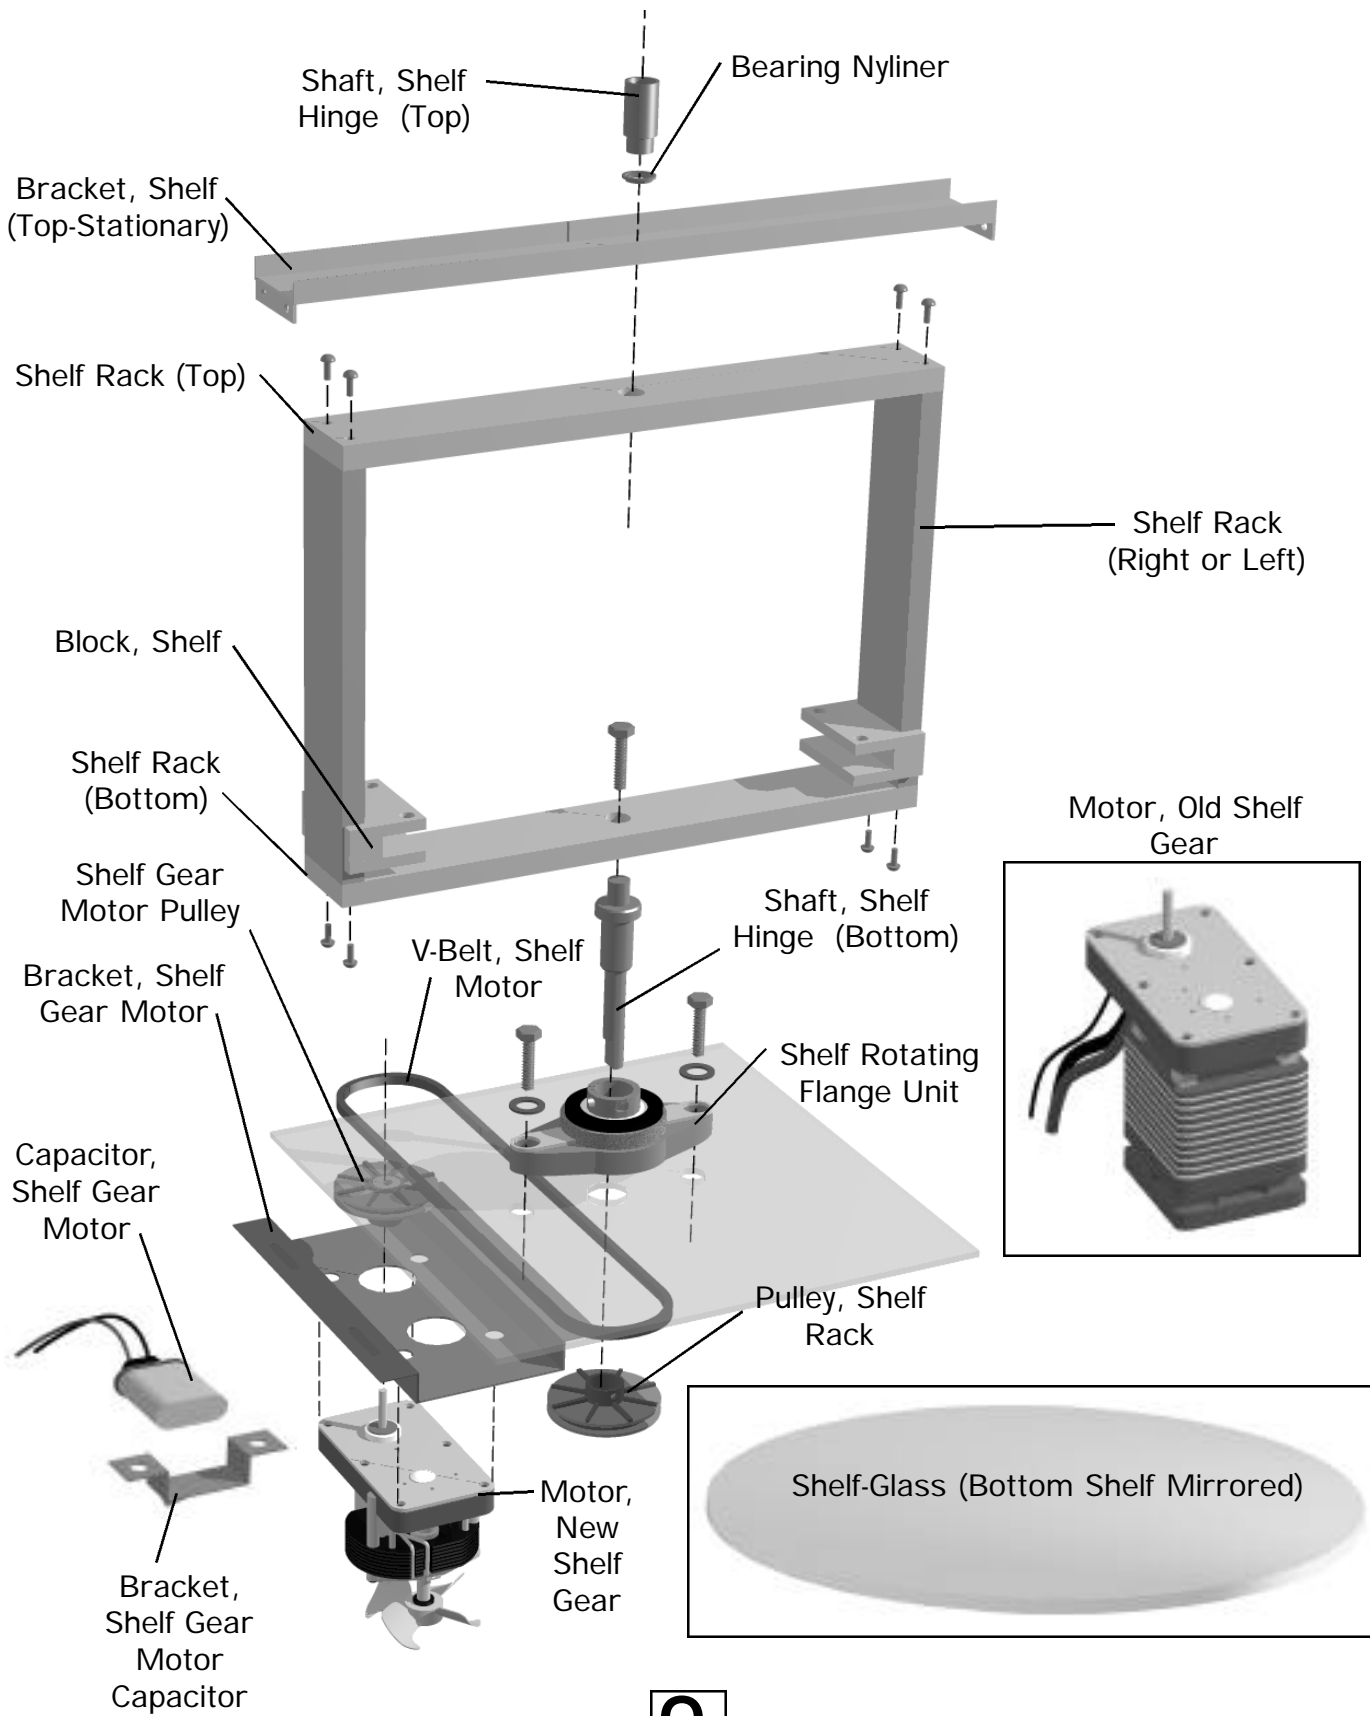

Starter Spacer
842049

Base, Light
Starter
800510

Ballast

Ballast
Sign LC-14-20C
800508

Starter

Lampshield End Cap

Lampshield, Door Lamp

Lighting Parts

GDM Lighted End (LE) Models

N.

Accessories

Rotating Glass Shelf (RGS) Model

Shelf Parts

Sign & Sign Frame Parts

Sign, Radius Front

Q.