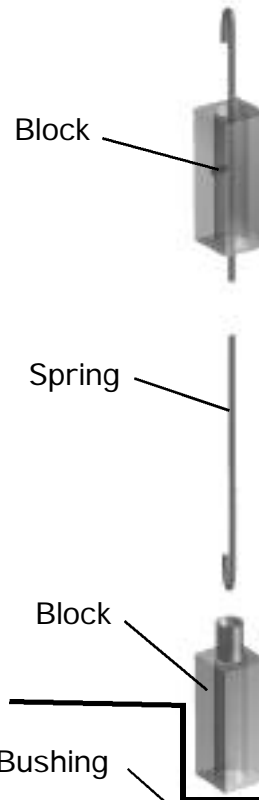

CALL TOLL-FREE:

800-424-TRUE (Direct to Parts Department)
or 800-325-6152 (U.S.A & Canada only)
OR CALL: 636-240-2400

FAX: 636-272-9471

Lateral mueble

Llave panel Vandal

Cerradura panel Vandal

Panel Vandal
(Puerta abatible)

GDM Abatible con luz integrada en la puerta (IDL)

Door Parts

GDM-5,-5PT, GDM-6, GDM-7, 7LE GDM-10/10LE/10PT, GDM-10RF/10RFLE, GDM-12, GDM-12RF/12RFLE, GDM15

**GDM-5,
GDM-5PT
Kit, Door Hinge Top**

**Kit, Door Hinge
Bottom**

**GDM-7, GDM-7LE
Kit, Door Hinge Top**

**Kit, Door Hinge
Bottom**

**GDM-10, GDM-10LE
GDM-10PT, GDM-12,
GDM-15
Kit, Door Hinge Top**

**Kit, Door Hinge
Bottom**

**GDM-10RF, 10RFLE,
GDM-12RF, 12RFLE
Kit, Door Hinge Top**