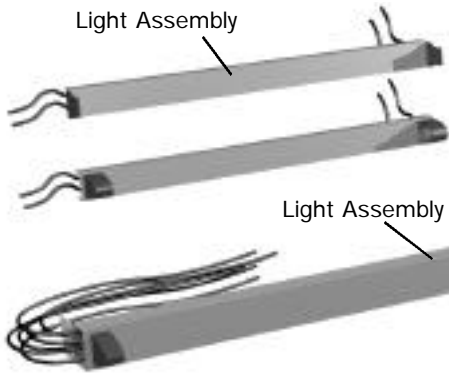

Lighting Parts