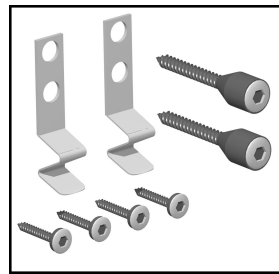

# Door Locks

Key  
831307

Lock - Slide Door (Barrel Style)  
872806

Key  
872846

Lock - Slide Door  
(Ratchet Style)  
872801

# Evaporator Parts

# Grill Parts

Grill Assembly  
Black  
879378

Grill End  
810344

Grill Mounting Kit  
801410

Grill Mounting  
Screw  
830568

Grill Mounting  
Clip  
831604