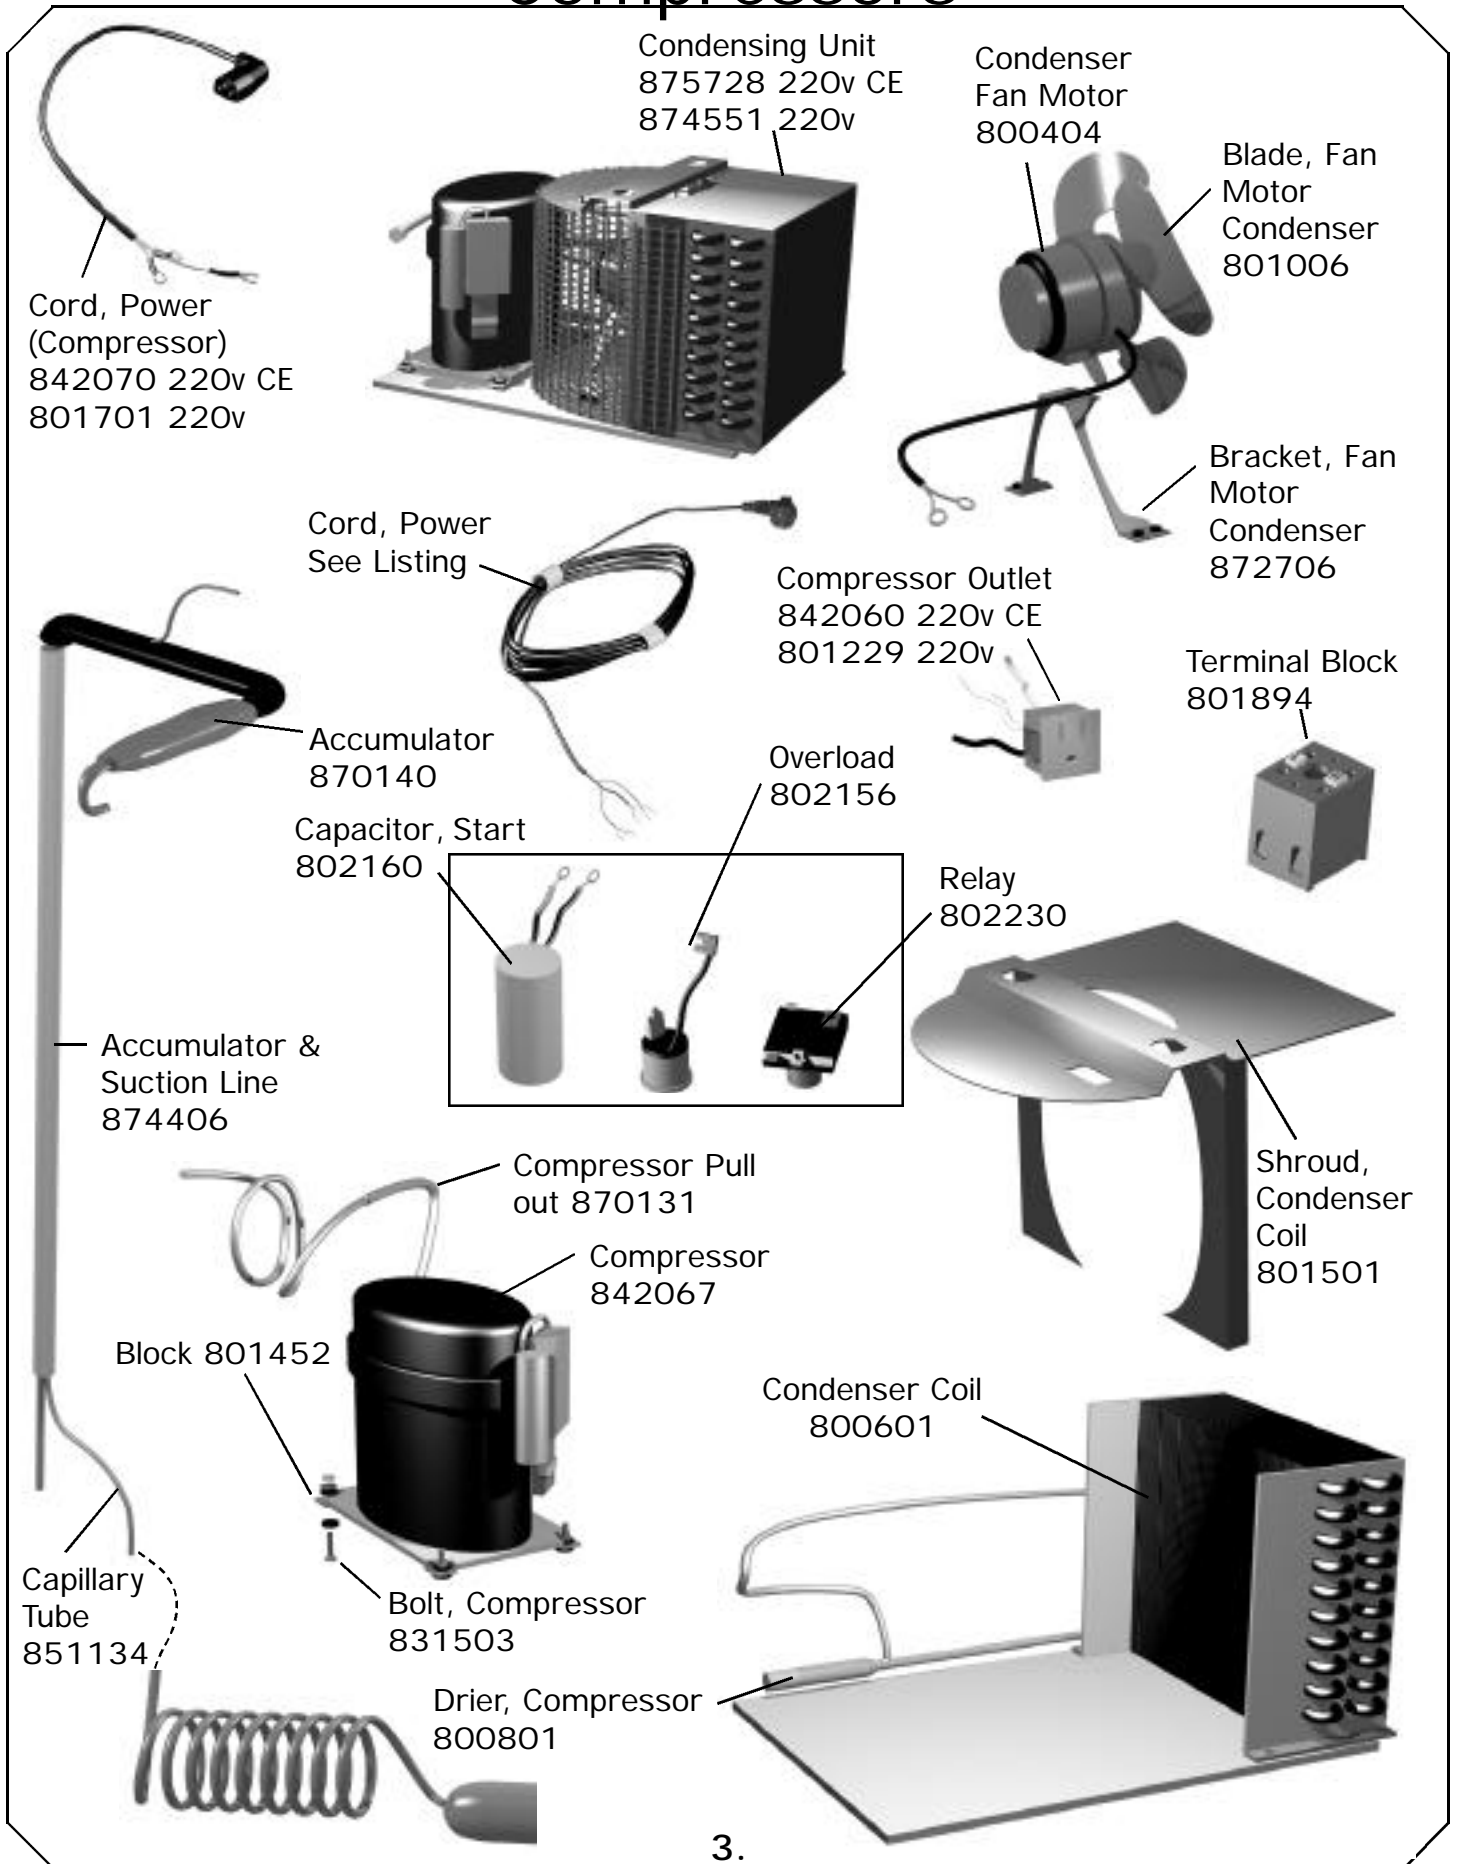

Compressors