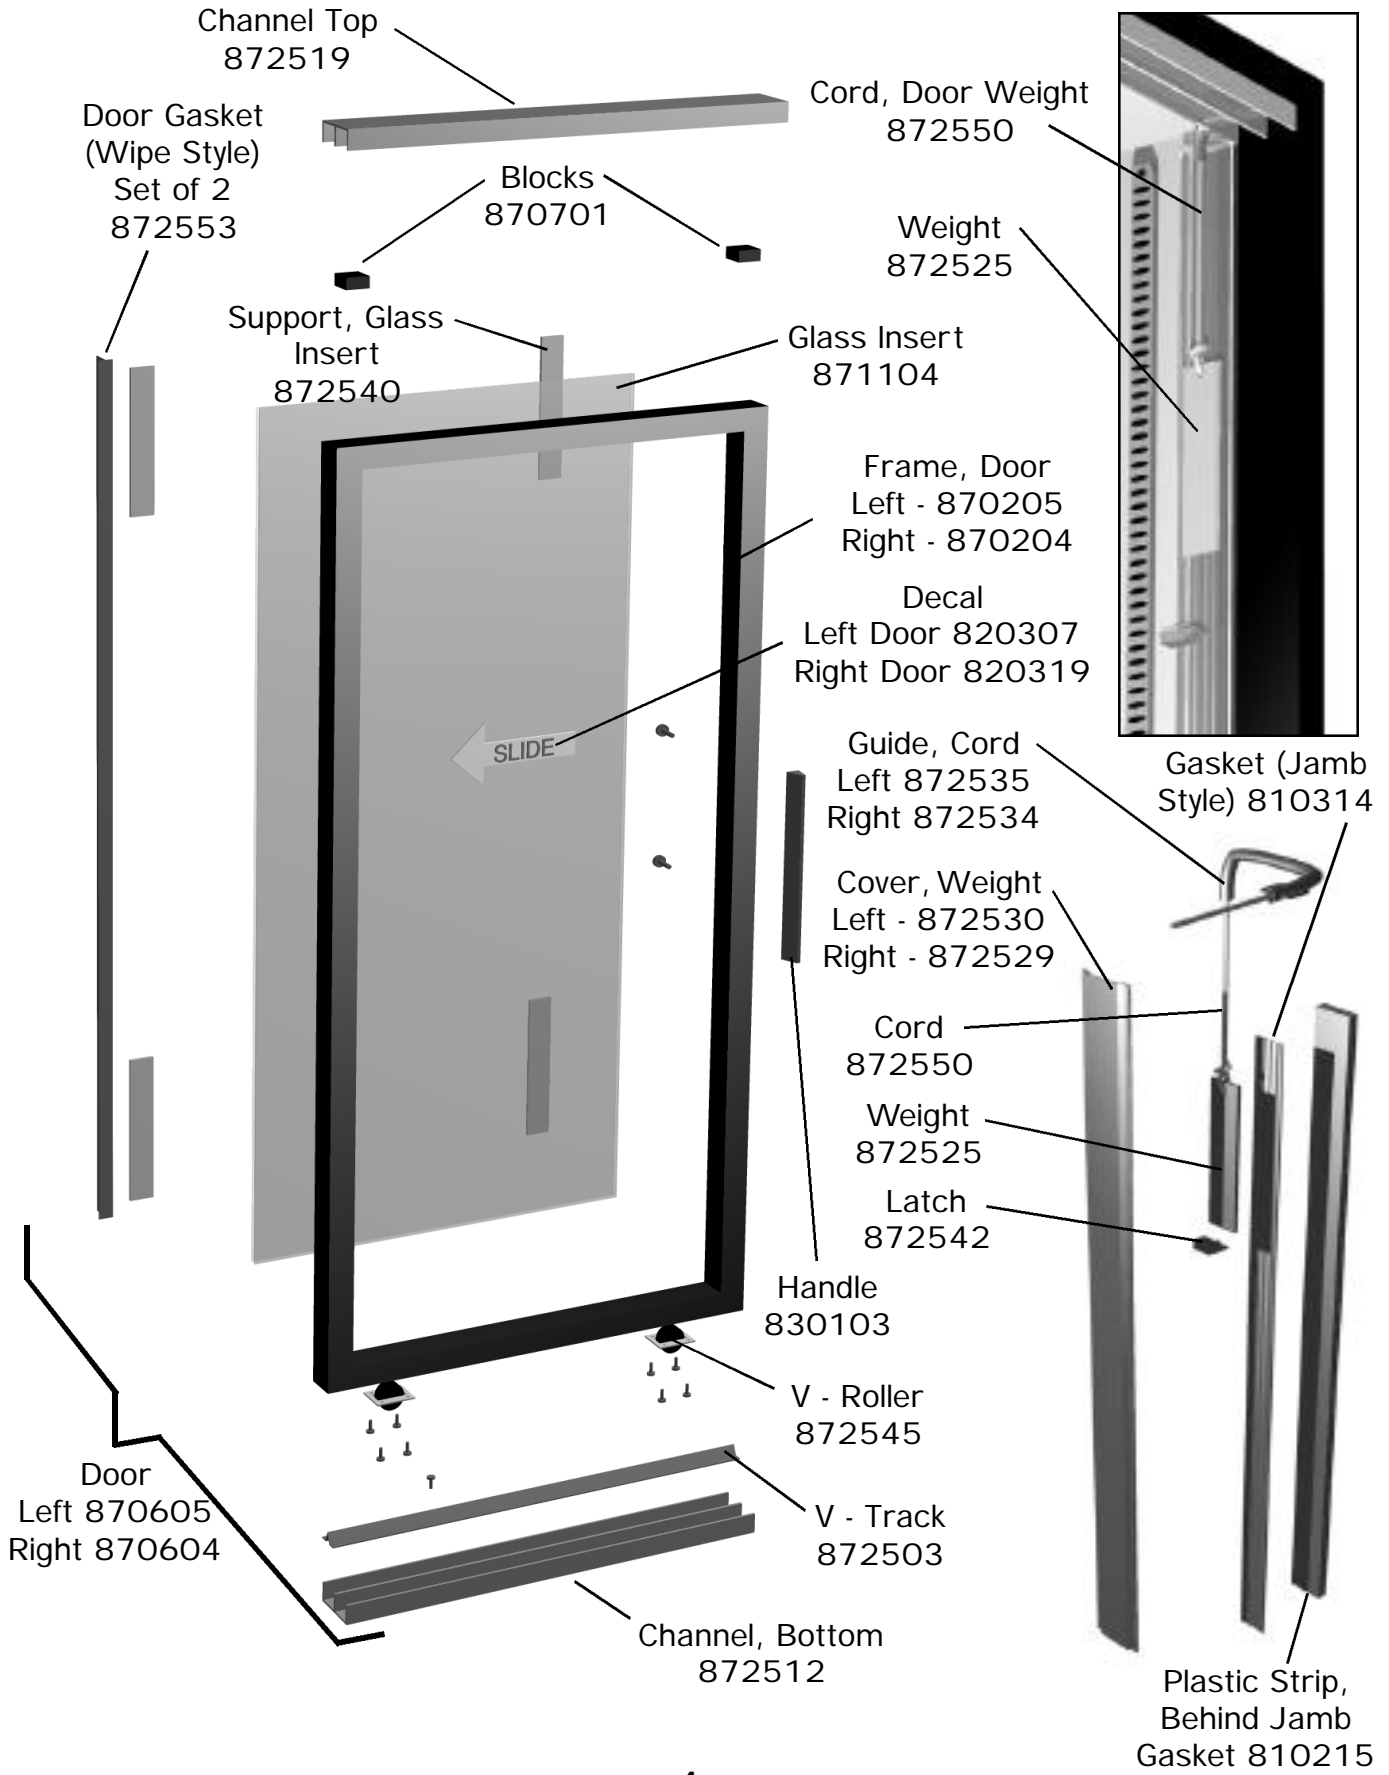

Door Parts

GDM Slide