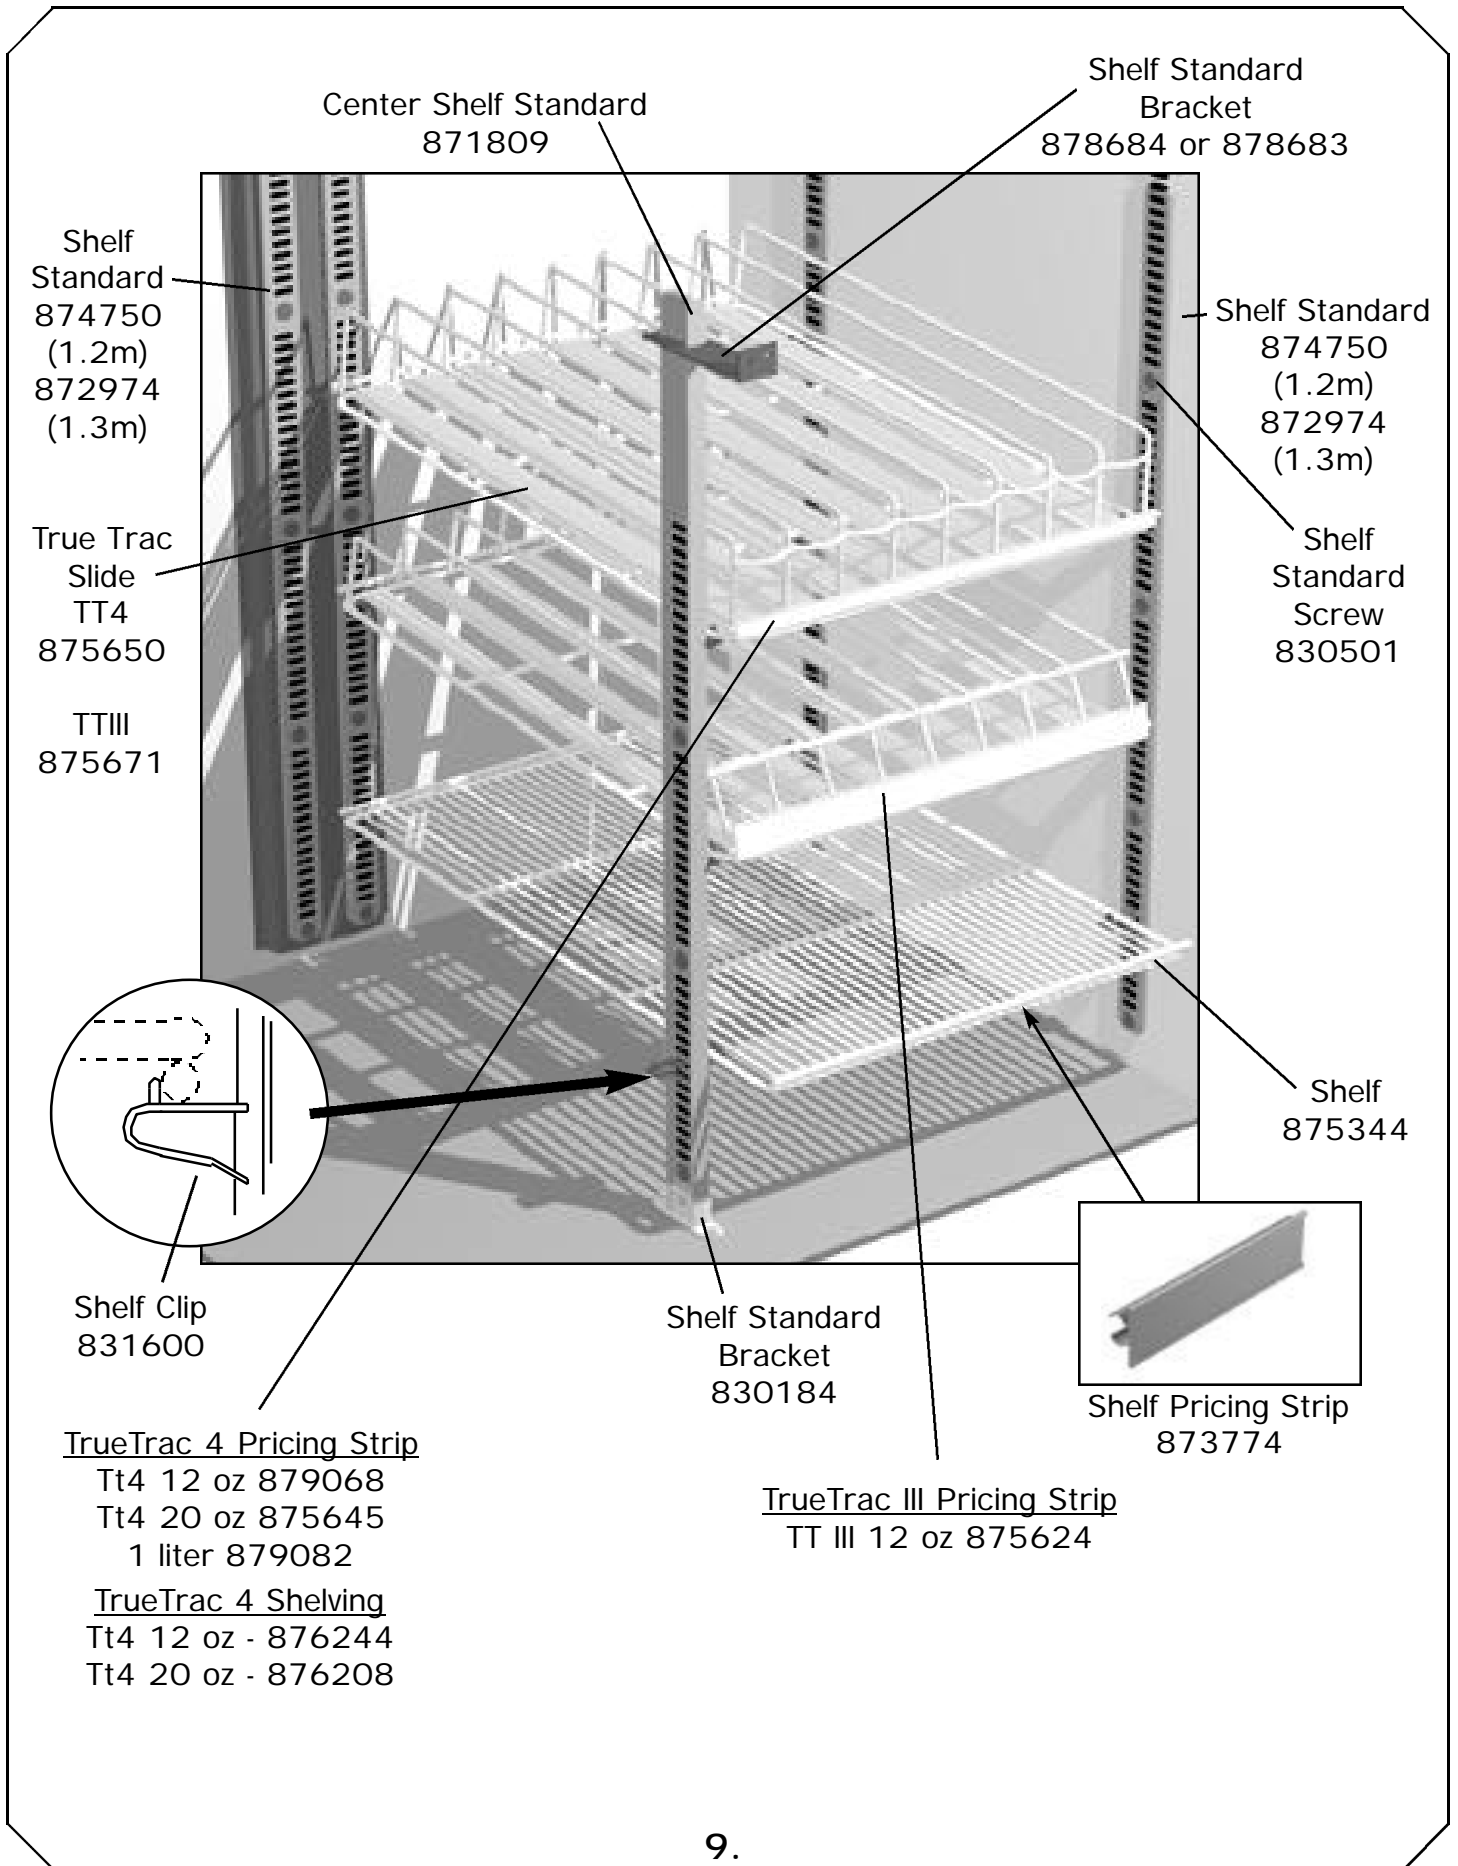

# Shelf Parts

Center Shelf Standard  
871809

Shelf Standard  
Bracket  
878684 or 878683

Shelf  
Standard  
874750  
(1.2m)  
872974  
(1.3m)

Shelf Standard  
874750  
(1.2m)  
872974  
(1.3m)

True Trac  
Slide  
TT4  
875650