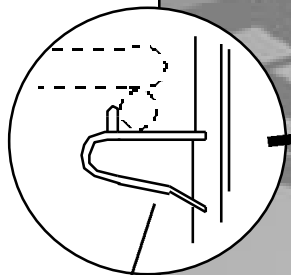

# Shelf Parts

Center Shelf Standard  
871809

Shelf Standard  
Bracket  
878684 or 878683

Shelf  
Standard  
874750  
(1.2m)  
872974  
(1.3m)

Shelf Standard  
874750  
(1.2m)  
872974  
(1.3m)

True Trac  
Slide  
TT4  
875650

Shelf  
Standard  
Screw  
830501

TTIII  
875671

Shelf  
875344

Shelf Clip  
831600

Shelf Standard  
Bracket  
830184

Shelf Pricing Strip  
873774

TrueTrac 4 Pricing Strip

Tt4 12 oz 879068  
Tt4 20 oz 875645  
1 liter 879082